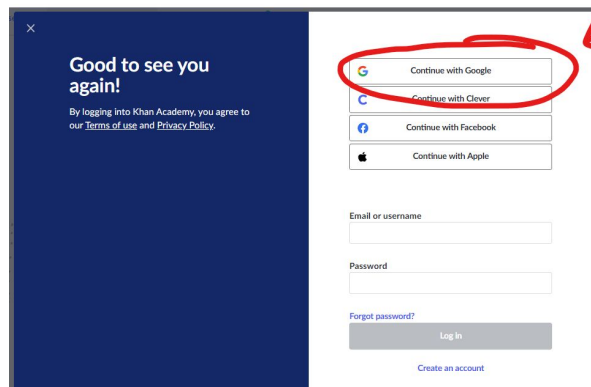

1. Go to www.khanacademy.org

2. Choose "Log In" at the top.

3. Choose "Continue with Google"
Make sure you use your WCPSS info!

4. Your assignments will be on your homepage. If you missed the due date, click the "Past" tab to find it.